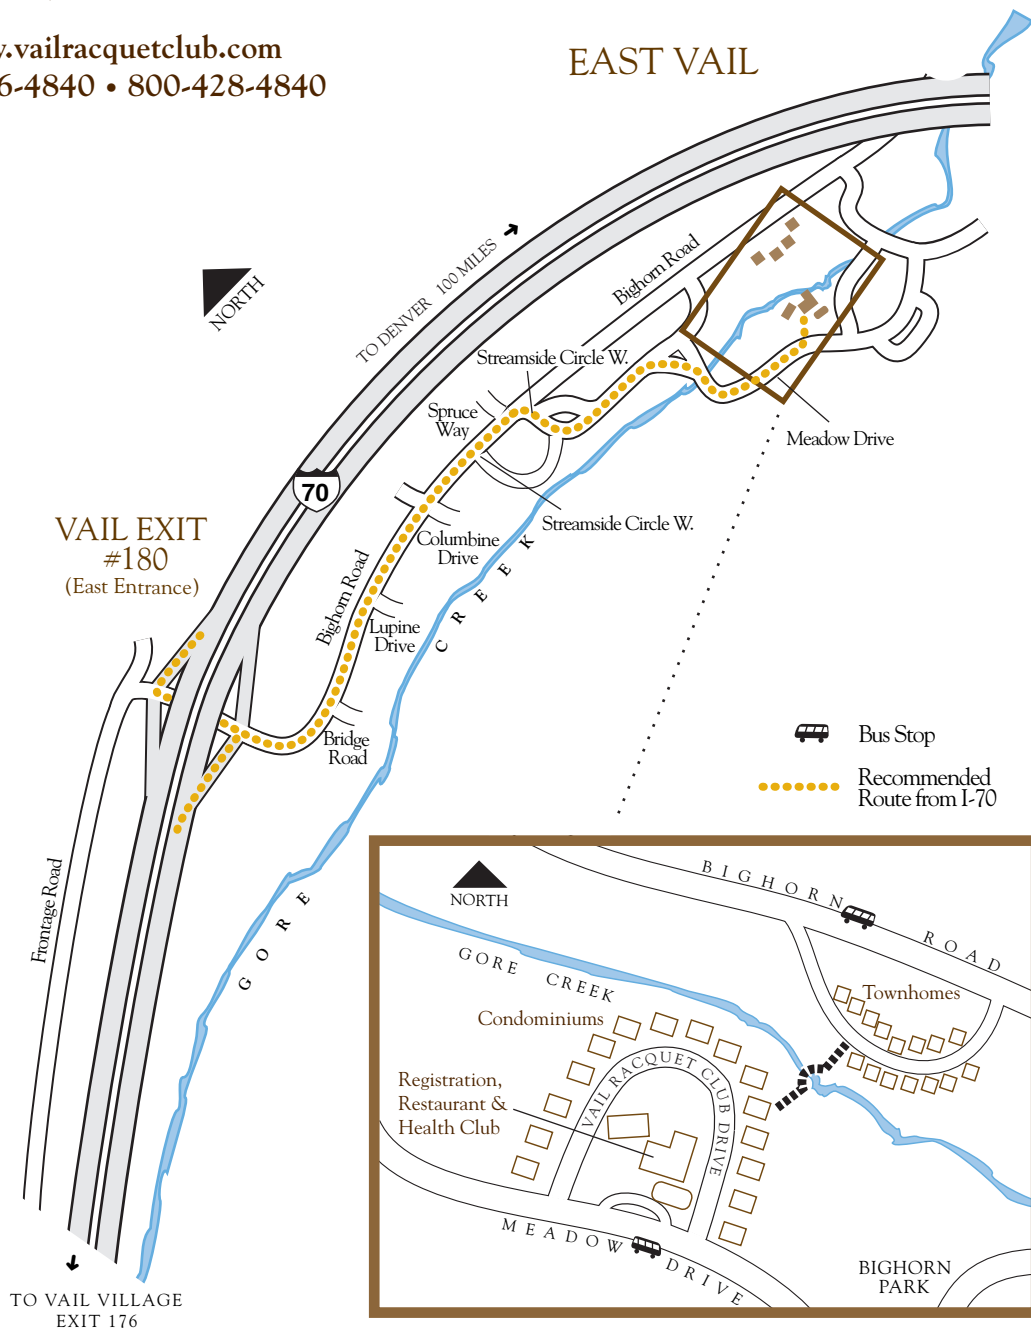

Vail Racquet Club

Townhomes & Condominiums

www.vailracquetclub.com
970-476-4840 • 800-428-4840

125 miles west of Denver International Airport via I-70.
35 miles from Vail/Eagle County Airport.

Take I-70 to East Vail Exit (#180).
Follow Bighorn Road one mile east and turn right at the second Streamside Circle.
Immediately turn left around the stone planter and bear right onto Meadow Drive.
Follow Meadow Drive to the Vail Racquet Club Townhomes & Condominiums.

4695 Vail Racquet Club Drive
Vail, Colorado 81657